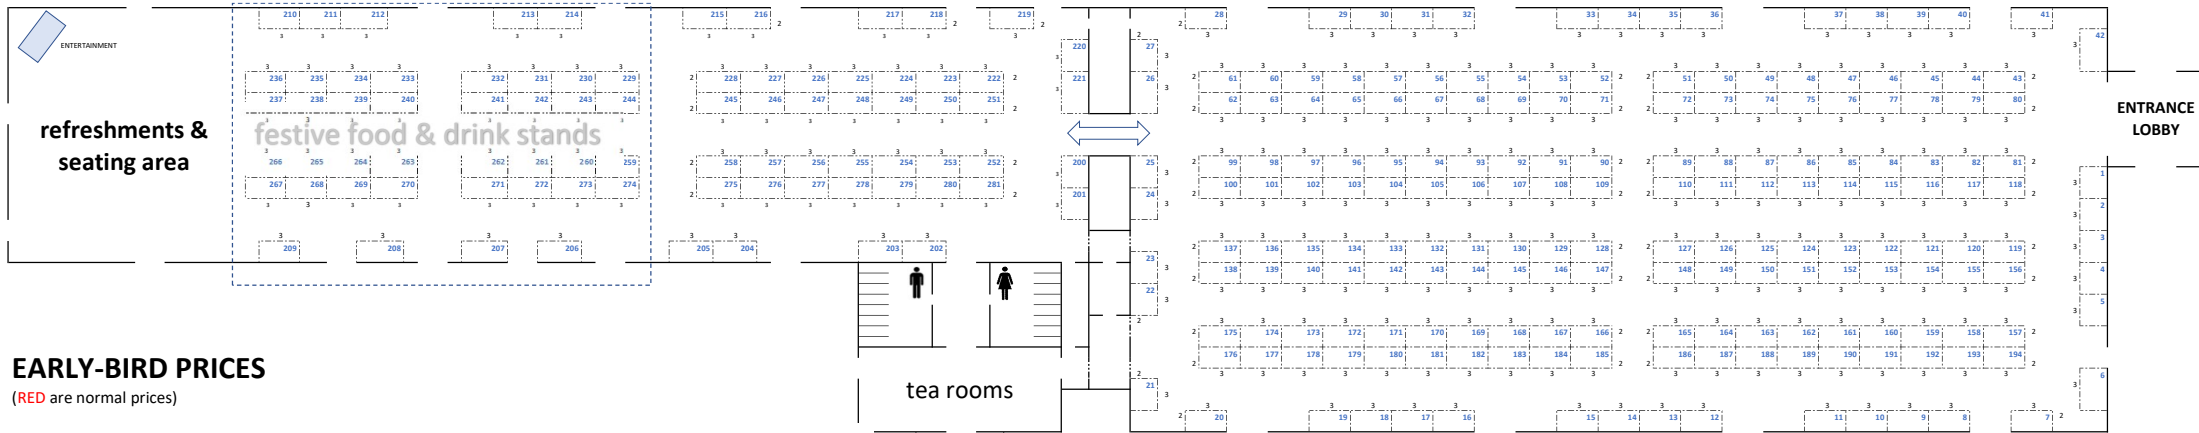

## EARLY-BIRD PRICES

(RED are normal prices)

### CENTRAL SPACE

3m x 2m	£349 ( <del>£449</del> )
4m x 2m	£465 ( <del>£565</del> )
5m x 2m	£580 ( <del>£680</del> )

### WALL SPACE

3m x 2m	£399 ( <del>£499</del> )
4m x 2m	£515 ( <del>£615</del> )
5m x 2m	£630 ( <del>£730</del> )